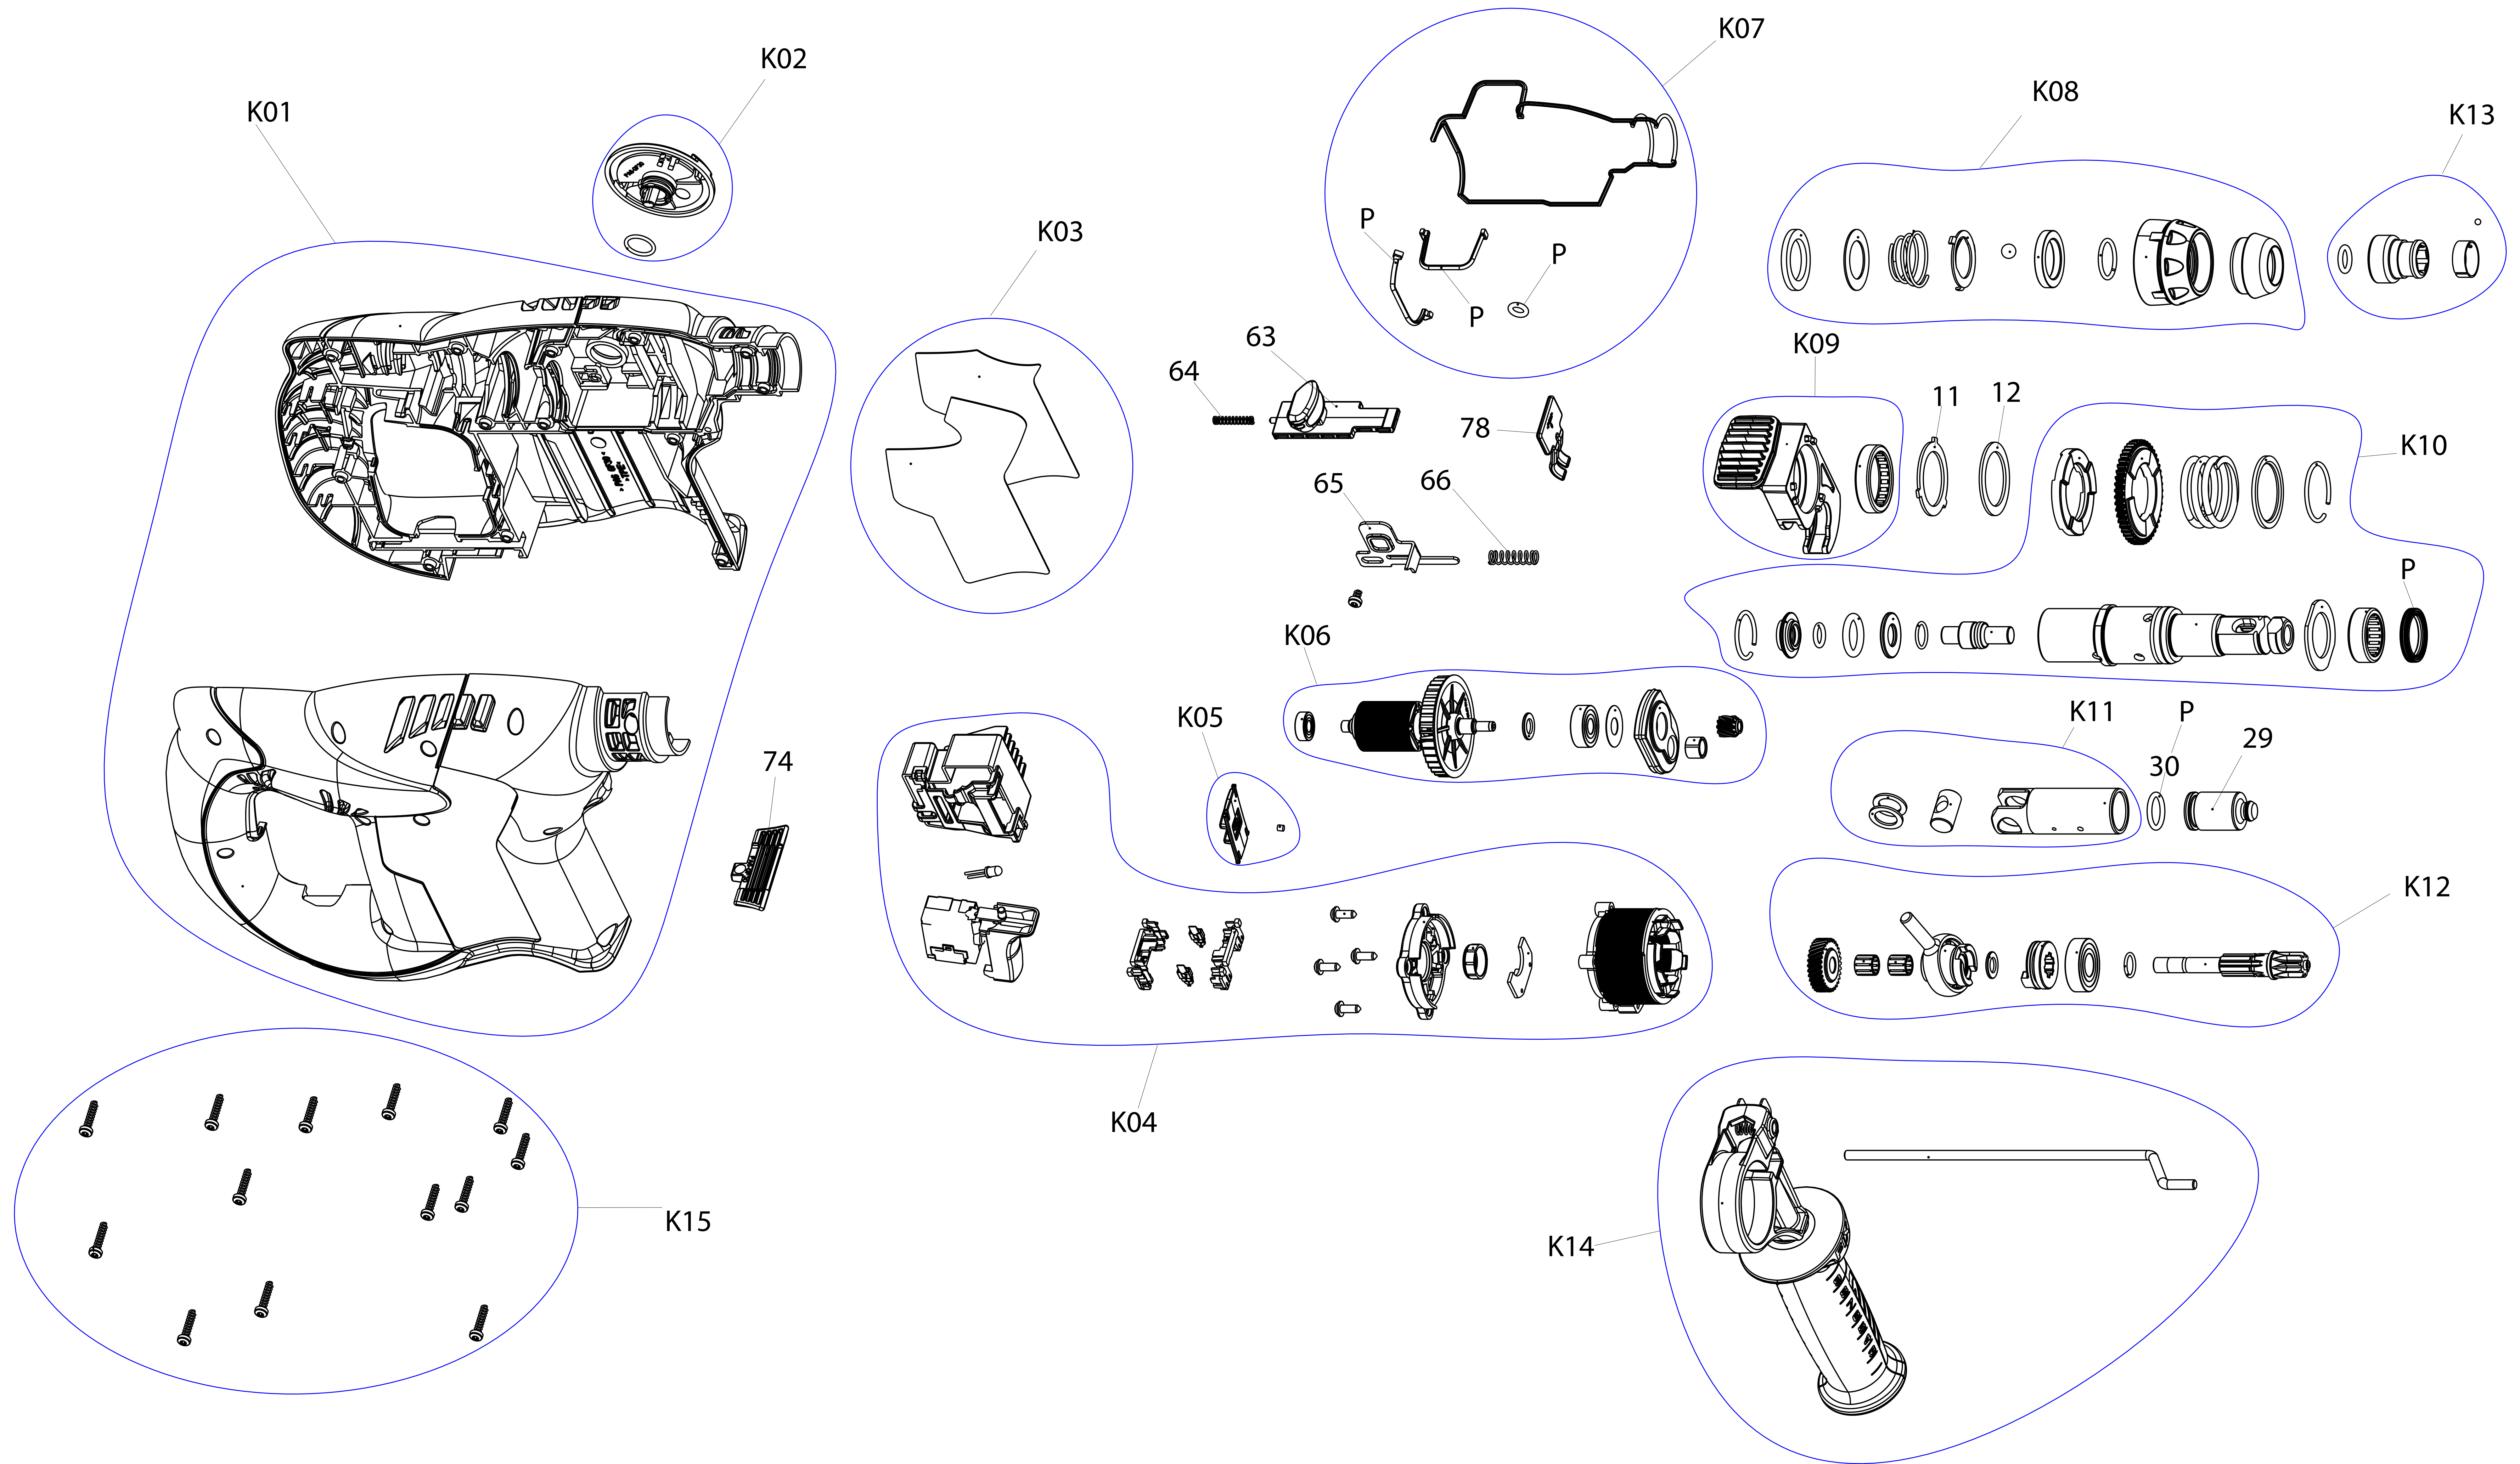

# SPITBULL 36V

Rep.	Eurocode	Designation	Description
11	653296	Circlip	Tool bracket plate
12	653297	Rondelle d'arret	Tool holder stop washer
29	653298	Piston libre	Free piston
30	653299	Joint piston libre	Free piston oring
63	653300	Verrouillage batterie	Battery lock
64	653302	Ressort	Battery lock spring
65	653303	Plaque	Switching plate
66	653304	Ressort plaque	Swithcing spring
74	653305	Inverseur	Reverse knob
78	653306	Clip maintien batterie	Battery holder
K01	653280	Kit carter D/G	Housing kit
K02	653281	Ensemble selecteur	Change lever kit
K03	653282	Ensemble etiquette D/G	Side sticker kit
K04	653283	Ensemble stator + interrupteur	Stator sub assy
K05	653284	Ens. plaque Aimant	Torque switch magnet
K06	653285	Ensemble induit	Rotor sub assy
K07	653286	Ensemble joints	Seal packing kit
K08	653287	Ensemble verrouillage	Tool holder cover kit
K09	653279	Ensemble support	Tool bracket kit
K10	653289	Ensemble porte-outil	Tool holder kit
K11	653290	Ensemble piston	Piston kit
K12	653291	Ensemble excentrique	Drive shaft kit
K13	653292	Ensemble manchon	Screwing head kit
K14	653293	Poignée auxiliaire	Auxiliary handle assy
K15	653294	Ensemble visseries	Screws kit
P	653295	Pochette d'entretien (contient dose de graisse)	Maintenance kit with grease